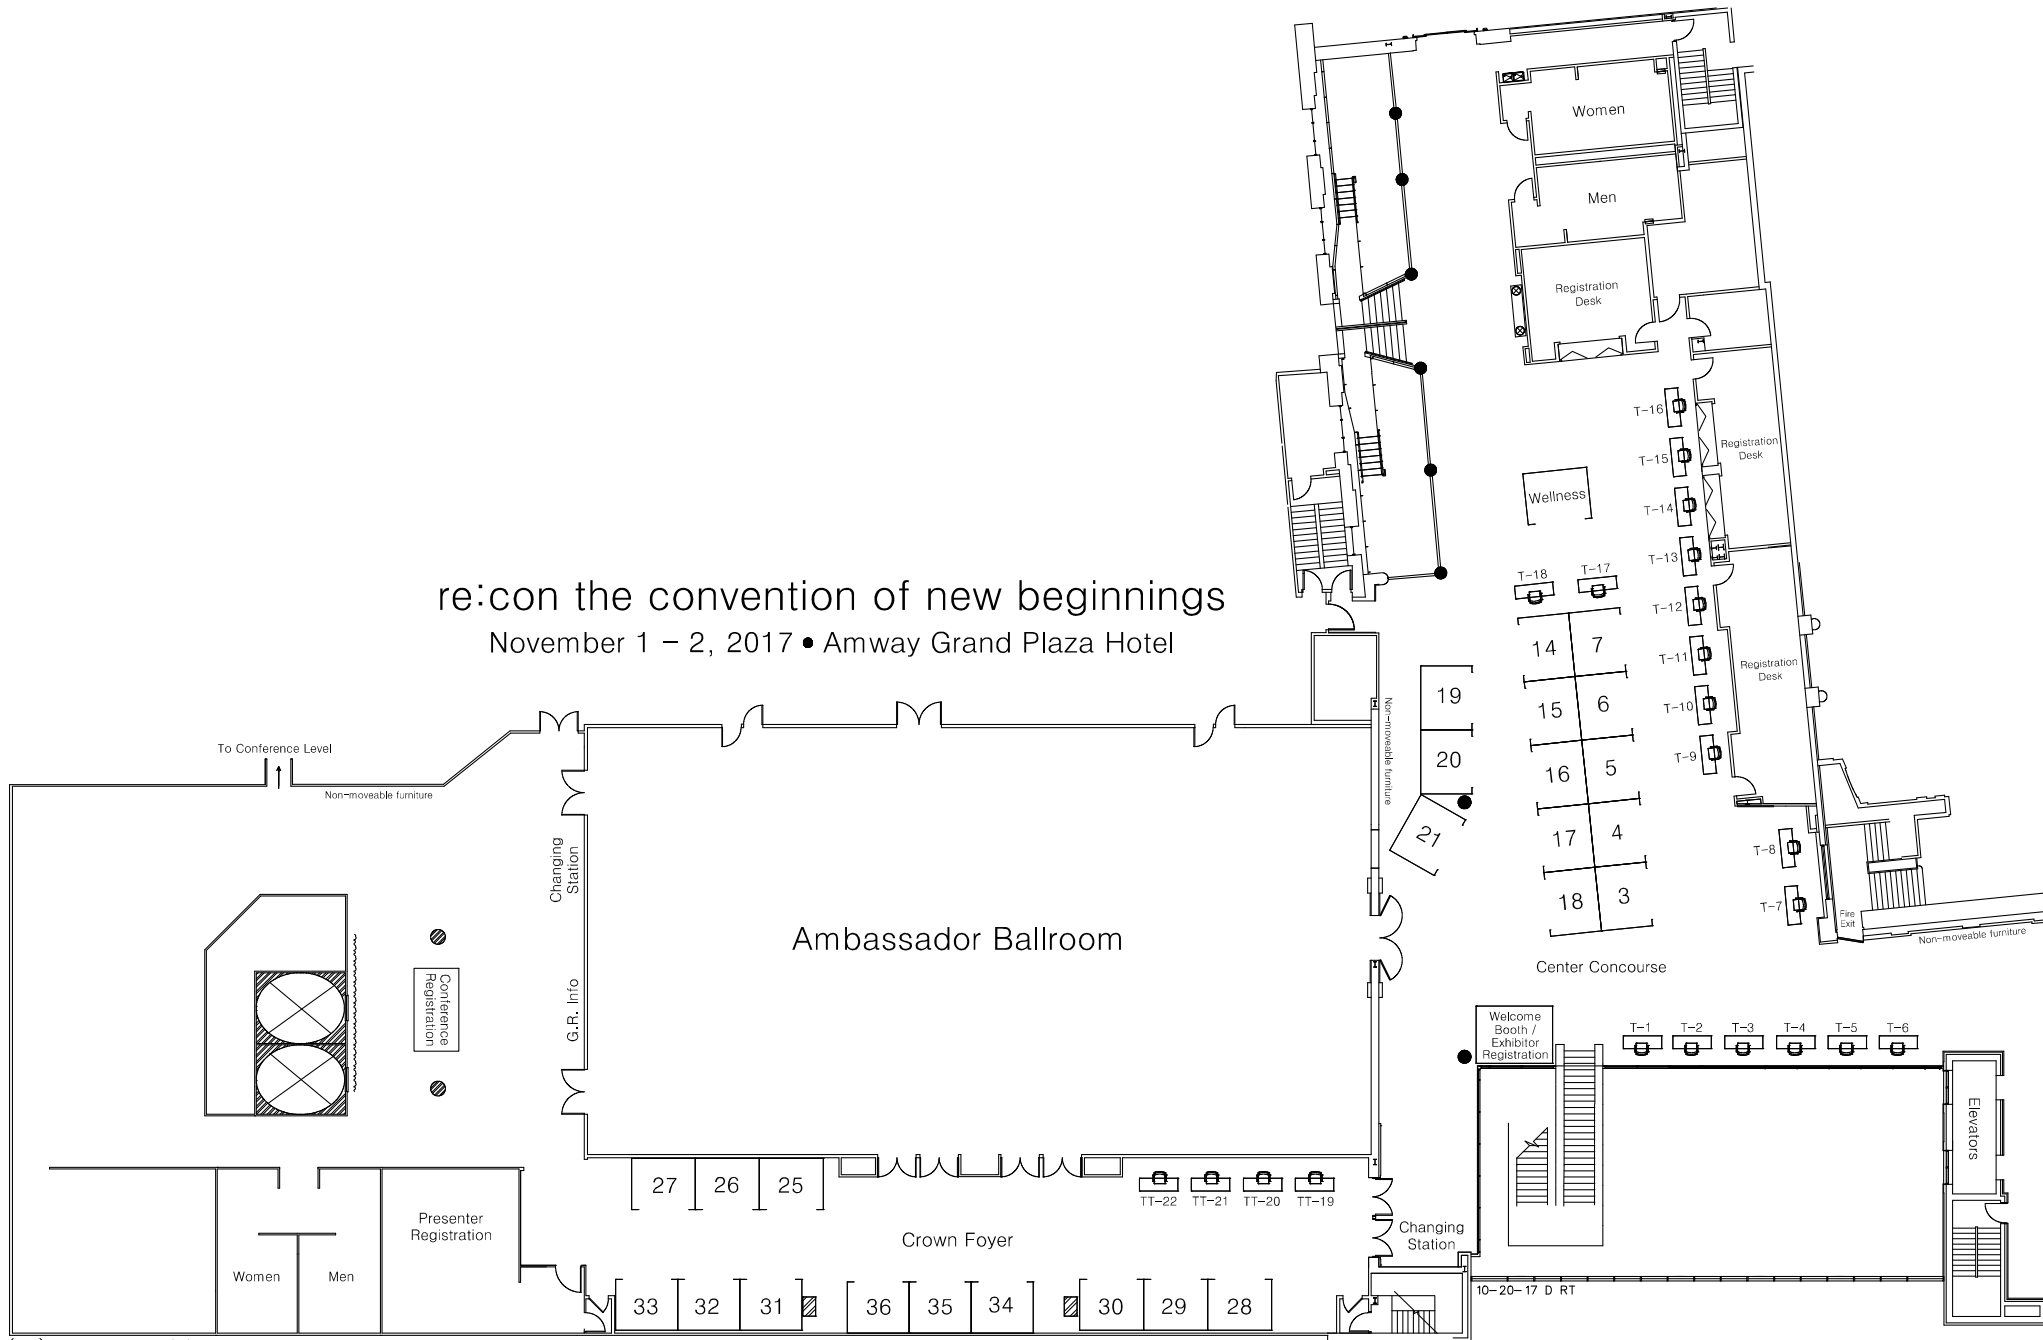

re:con the convention of new beginnings

November 1 - 2, 2017 • Amway Grand Plaza Hotel

- (25) 8' x 10' Exhibitor Booths
- (22) 2' x 6' Exhibitor Tables (Micro Enterprise)